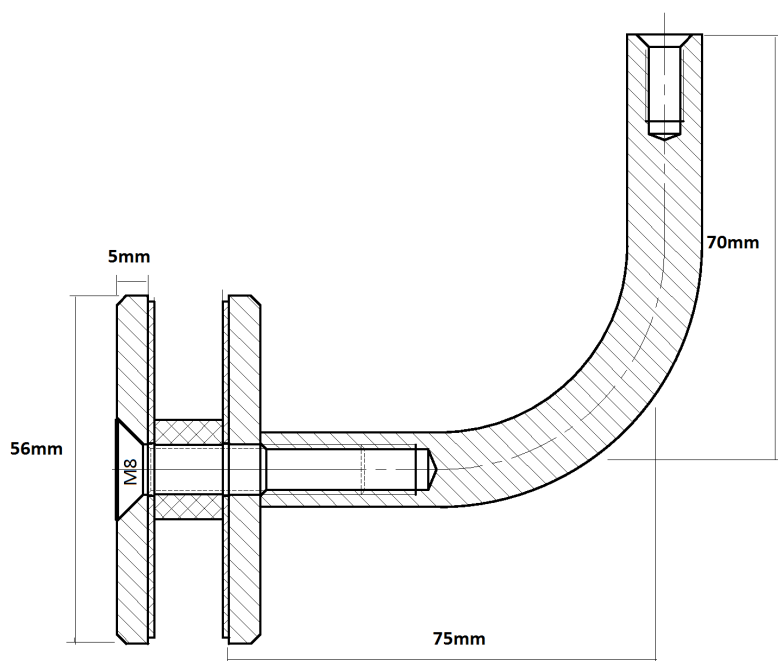

AISI 304 & 316 stainless steel

Manufactured to high quality specifications

Available in satin & mirror finishes

This handrail bracket complies with BIA
acceptable solutions D1/AS1

HBG56 Handrail Bracket for glass

- 56mm diameter bases to match Milano (HBFCP) wall bracket
- Solid construction
- Bushes and washers included
- 12mm diameter rod upright
- Weld on or saddles available
- Recommended spacing maximum 1000mm

Visible 8mm countersunk
screw fixing